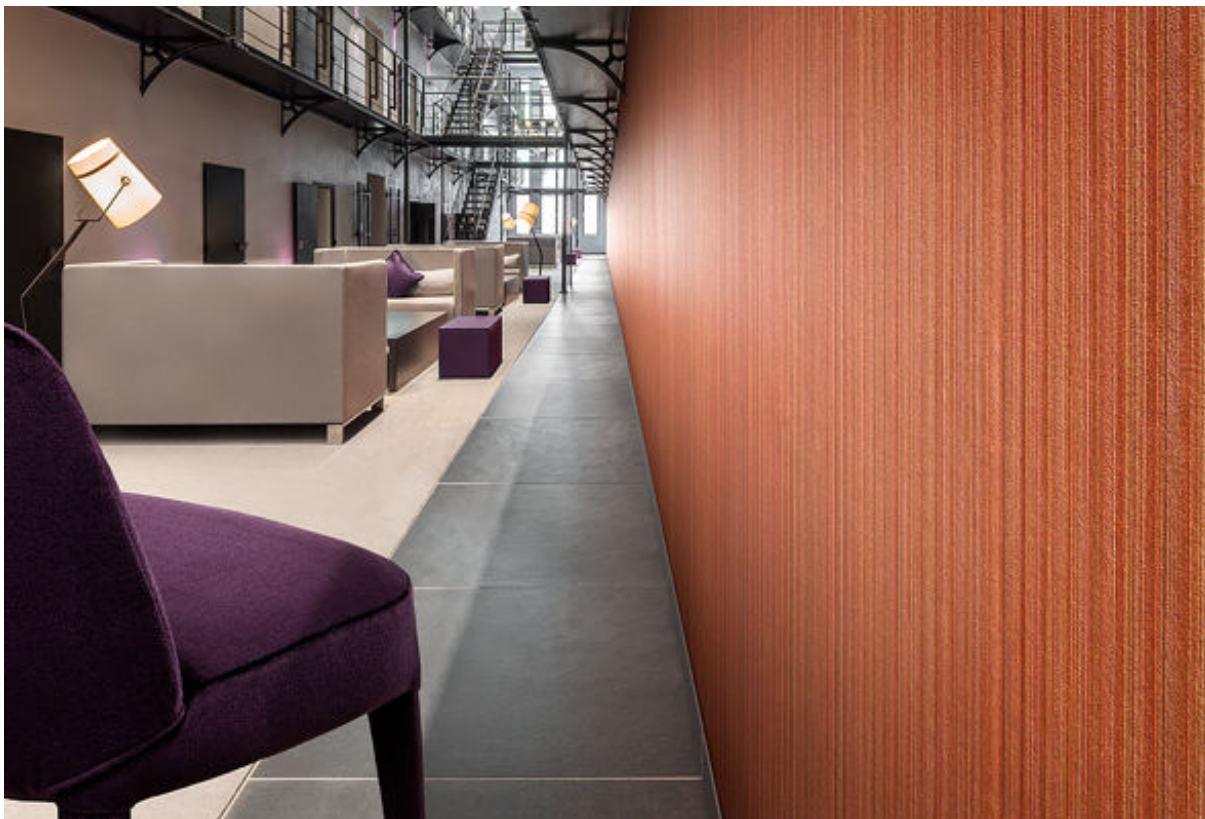

togo

7031.01 - 7031.24

binder

upholstery 01

description

unpatterned mohair/silk upholstery fabric design

composition

70% mohair / 30% silk (base: cotton)

wyzenbeek: > 45.000 rubs

light resistance

light colour: 3-4 (scale 1-8)

dark colour: 4-5 (scale 1-8)

additional information

cradle to cradle basic certified

togo7031.01 - 7031.24

7031.01